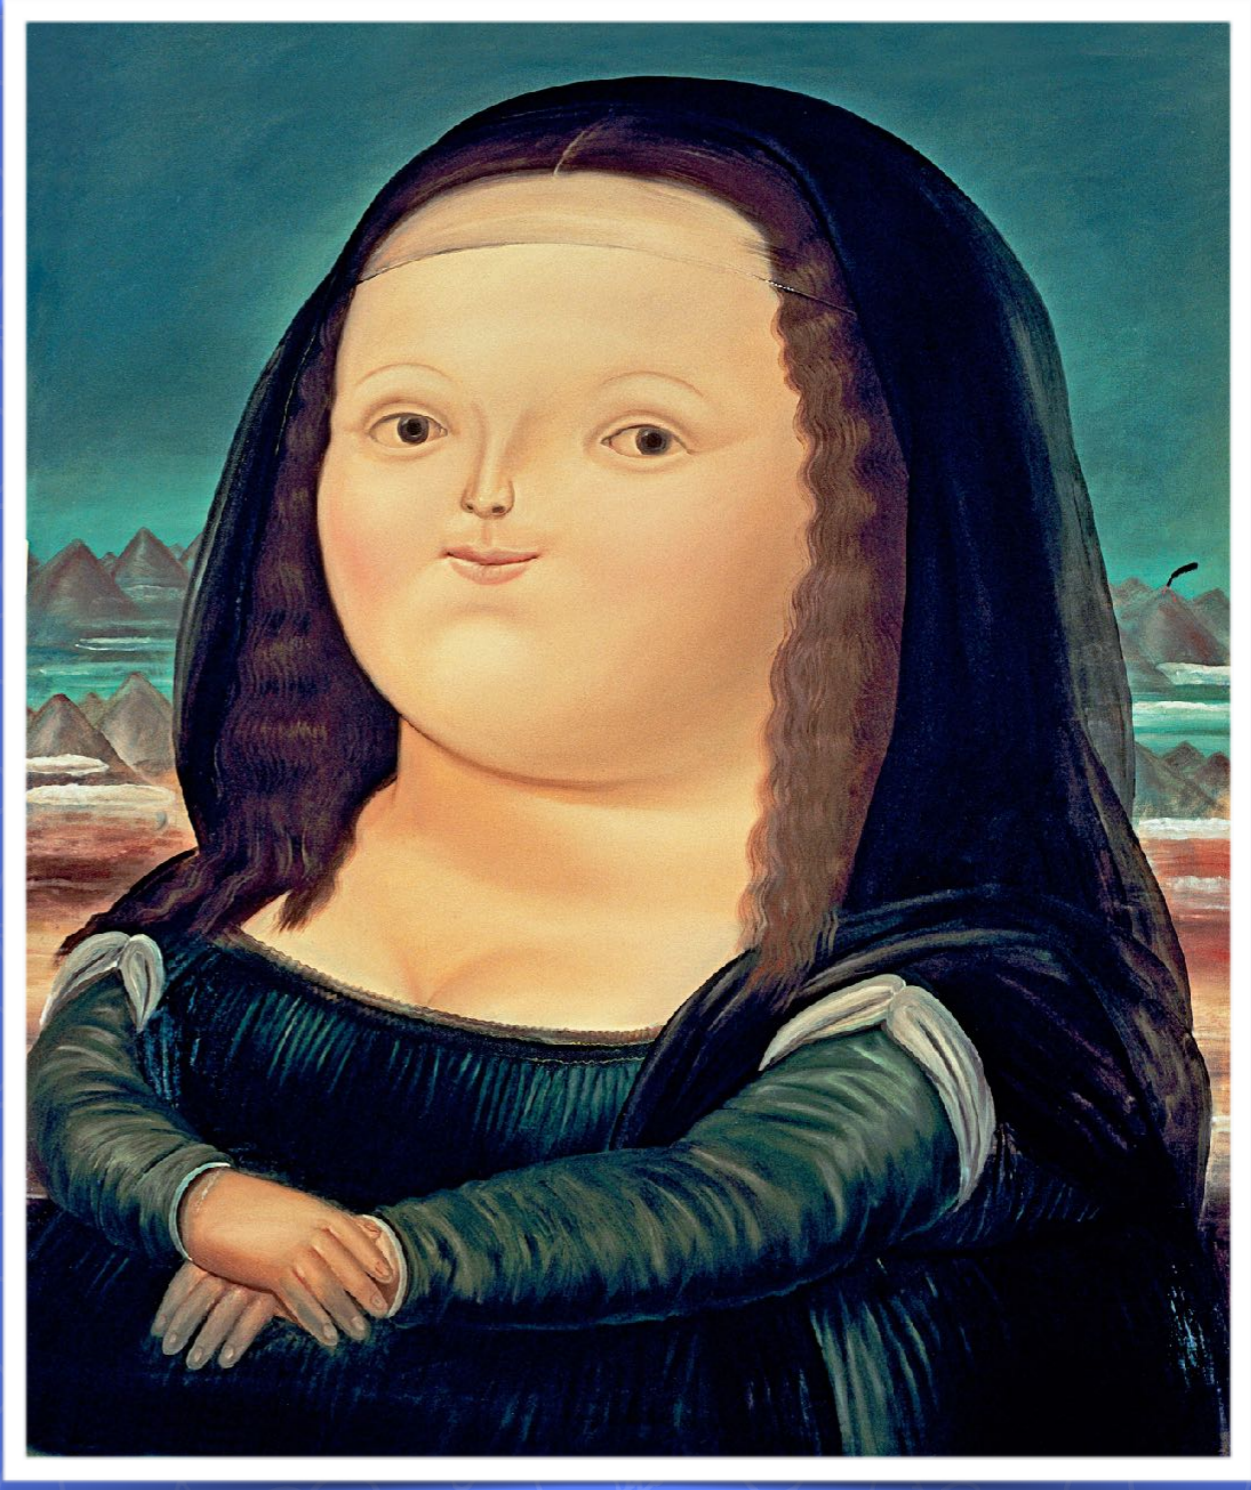

OUR PROJECT!

MONA LISA CAT

FERNANDO BOTERO

Images from [HERE](#).

DEEP SPACE SPARKLE

What are the differences between these two Mona Lisas?

Images from [HERE](#).

DEEP SPACE SPARKLE

What is the difference between these two Mona Lisa Cats?

The **PROPORTION** of the facial features to the head changes the appearance of that cat's size.

I CAN STATEMENTS

MONA LISA CAT

- Today I will learn about artist **FERNANDO BOTERO** so that **I CAN** create a **PORTRAIT** inspired by his unique style.
- Today I will learn about **PROPORTION** so that **I CAN** draw a version of the **MONA LISA** featuring a cat with exaggerated **VOLUME**.
- Today I will learn about **VALUE** so that **I CAN** color darker areas in my **PORTRAIT** to help create a sense of **FORM**.