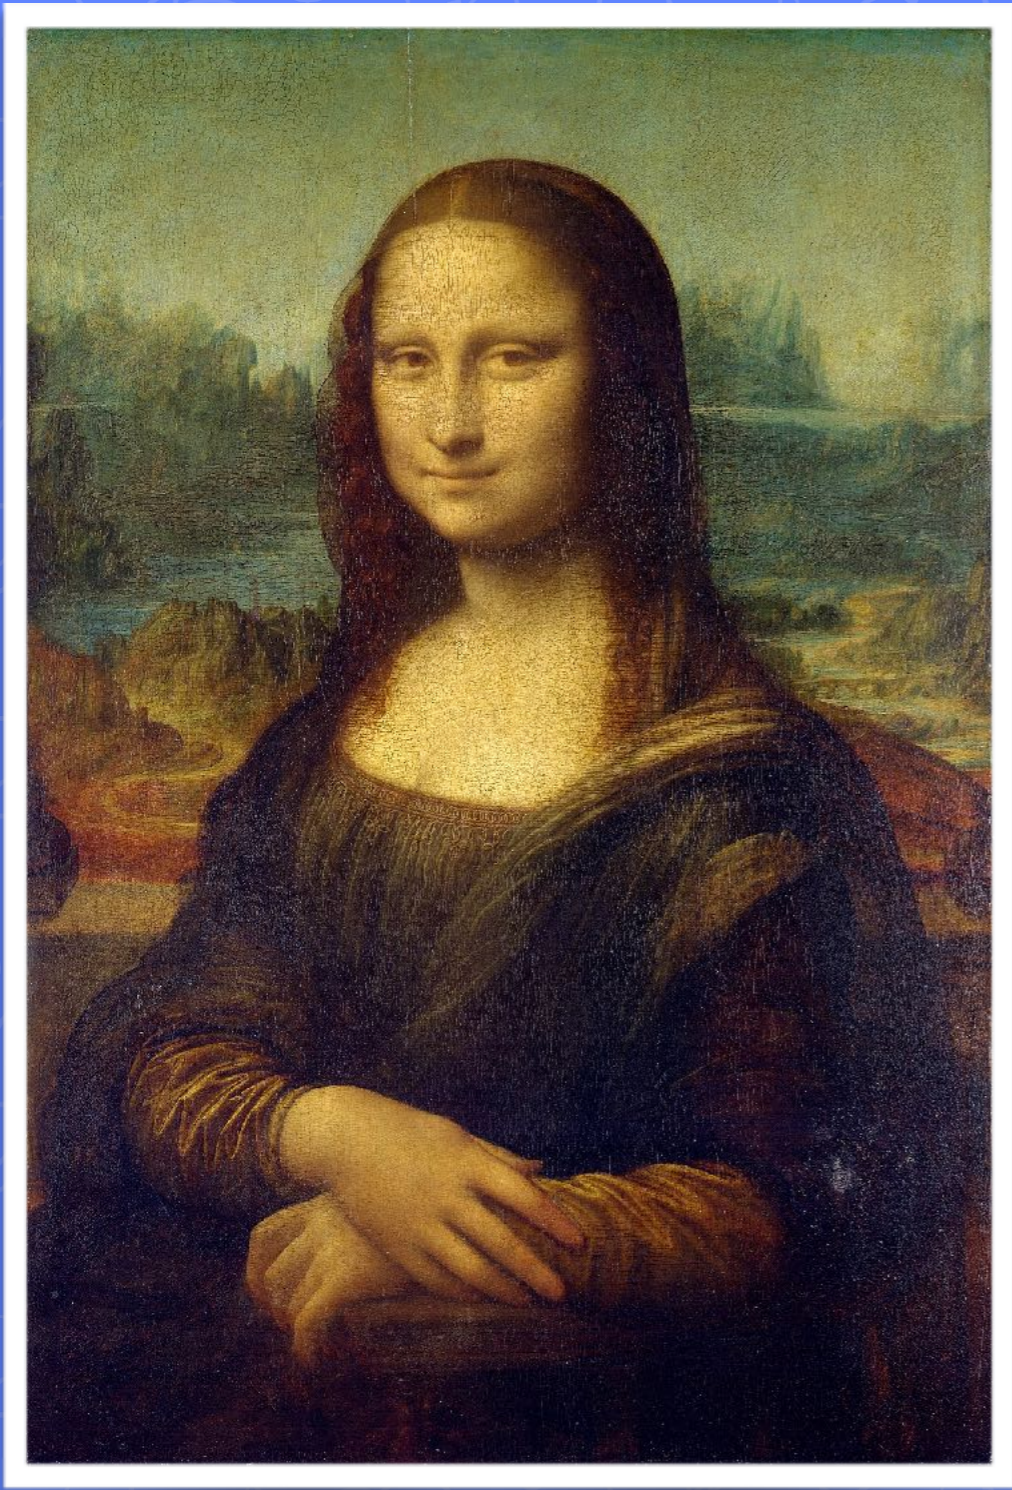

OUR PROJECT!

MONA LISA CAT

FERNANDO BOTERO

Images from [HERE](#).

DEEP SPACE SPARKLE

What are the differences between these two Mona Lisas?

Images from [HERE](#).

DEEP SPACE SPARKLE

What is the difference between these two Mona Lisa Cats?

The **PROPORTION** of the facial features to the head changes the appearance of that cat's size.

I CAN STATEMENTS

MONA LISA CAT

- Today I will learn about artist **FERNANDO BOTERO** so that **I CAN** create a **PORTRAIT** inspired by his unique style.
- Today I will learn about **PROPORTION** so that **I CAN** draw a version of the **MONA LISA** featuring a cat with exaggerated **VOLUME**.
- Today I will learn about **VALUE** so that **I CAN** color darker areas in my **PORTRAIT** to help create a sense of **FORM**.