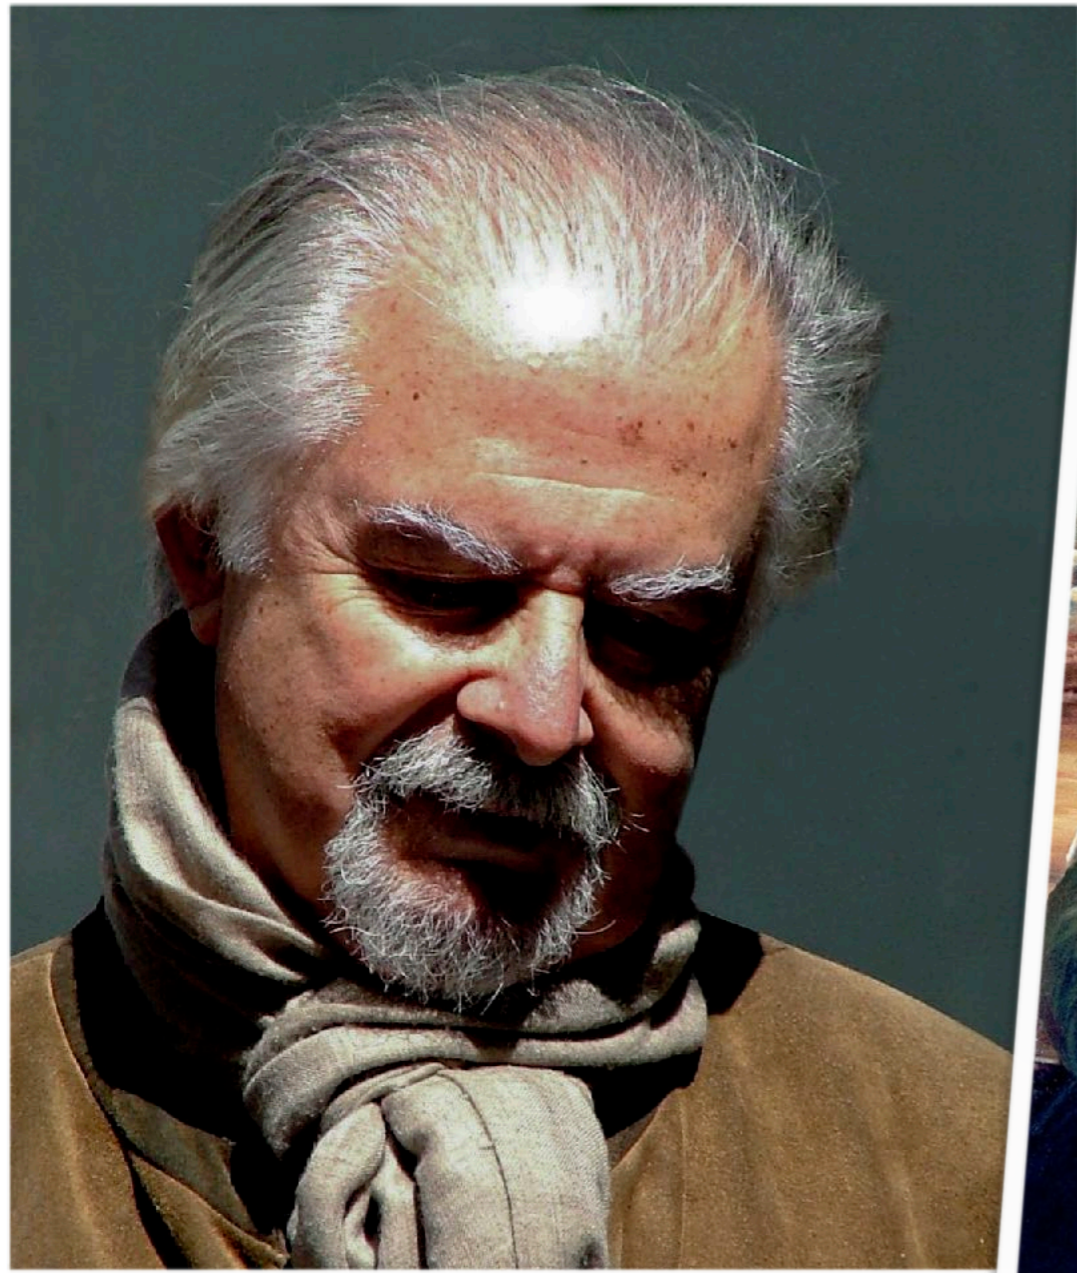

OUR PROJECT!

MONA LISA CAT

FERNANDO BOTERO

Images from [HERE](#).

DEEP SPACE SPARKLE

What are the differences between these two Mona Lisas?

Images from [HERE](#).

DEEP SPACE SPARKLE

What is the difference between these two Mona Lisa Cats?

The **PROPORTION** of the facial features to the head changes the appearance of that cat's size.

I CAN STATEMENTS

MONA LISA CAT

- Today I will learn about artist **FERNANDO BOTERO** so that **I CAN** create a **PORTRAIT** inspired by his unique style.
- Today I will learn about **PROPORTION** so that **I CAN** draw a version of the **MONA LISA** featuring a cat with exaggerated **VOLUME**.
- Today I will learn about **VALUE** so that **I CAN** color darker areas in my **PORTRAIT** to help create a sense of **FORM**.