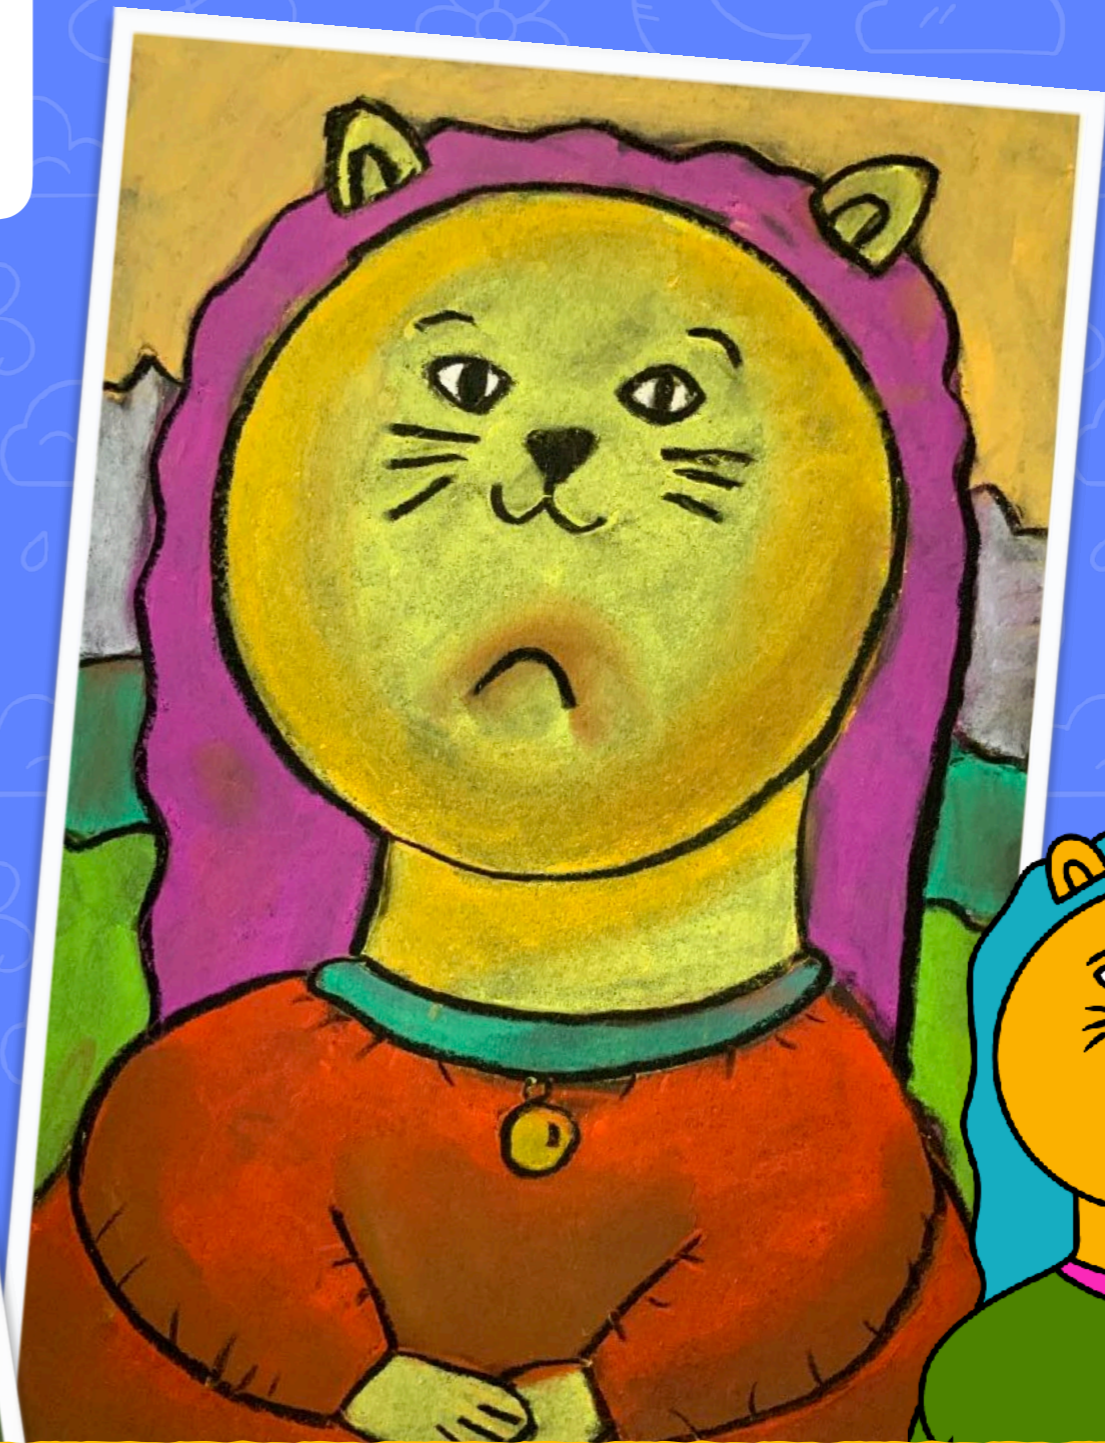

OUR PROJECT!

MONA LISA CAT

FERNANDO BOTERO

Images from [HERE](#).

DEEP SPACE SPARKLE

What are the differences between these two Mona Lisas?

Images from [HERE](#).

DEEP SPACE SPARKLE

What is the difference between these two Mona Lisa Cats?

The **PROPORTION** of the facial features to the head changes the appearance of that cat's size.

I CAN STATEMENTS

MONA LISA CAT

- Today I will learn about artist **FERNANDO BOTERO** so that **I CAN** create a **PORTRAIT** inspired by his unique style.
- Today I will learn about **PROPORTION** so that **I CAN** draw a version of the **MONA LISA** featuring a cat with exaggerated **VOLUME**.
- Today I will learn about **VALUE** so that **I CAN** color darker areas in my **PORTRAIT** to help create a sense of **FORM**.