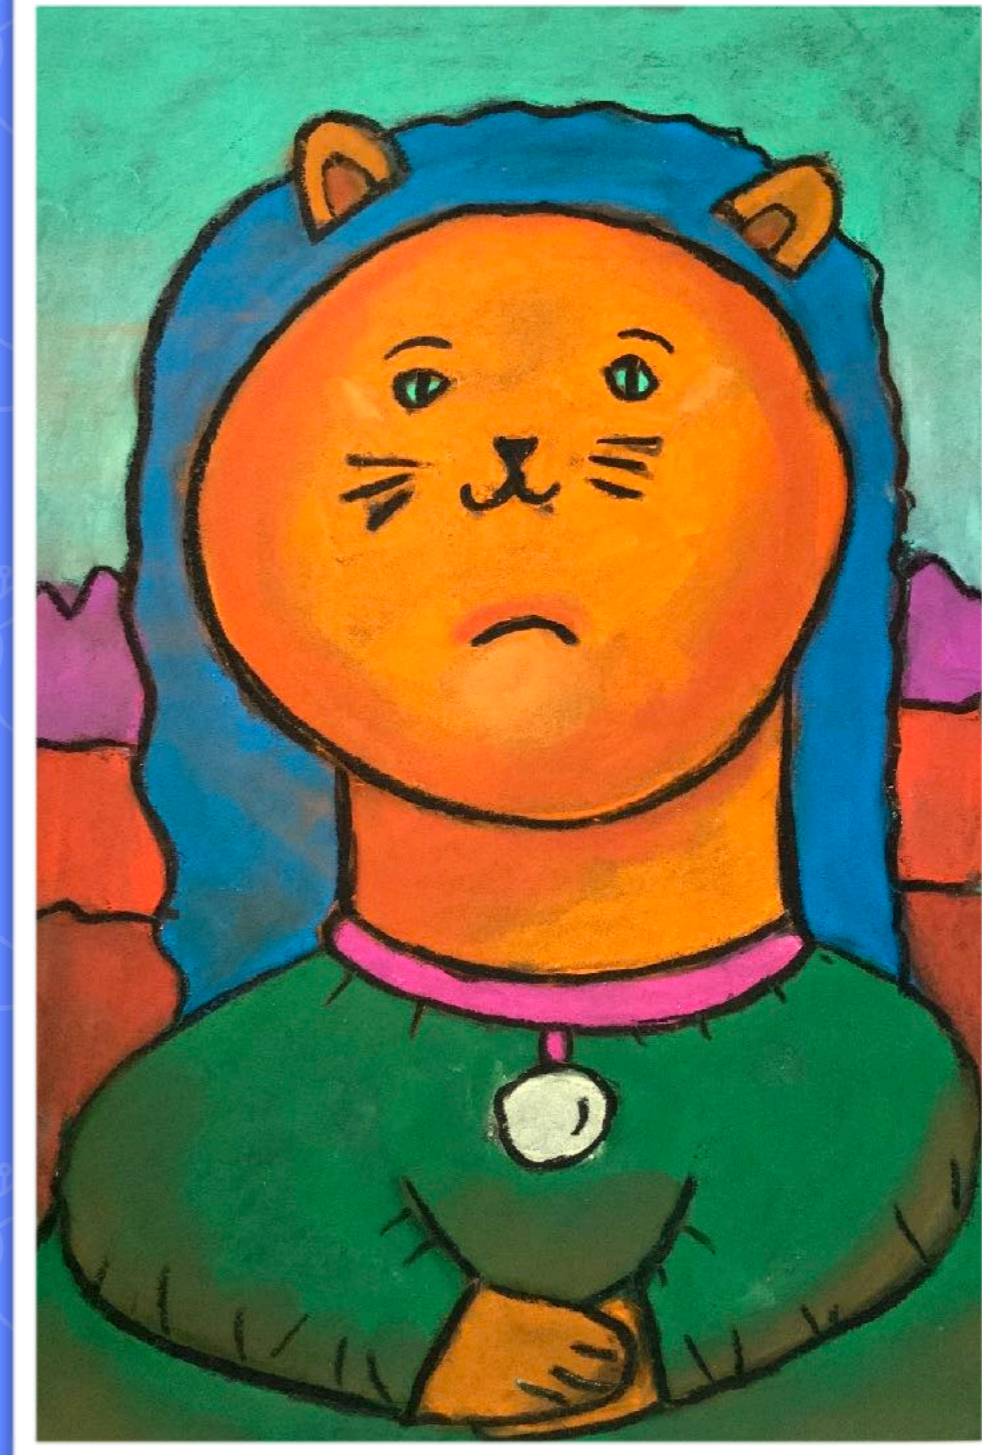

OUR PROJECT!

MONA LISA CAT

FERNANDO BOTERO

Images from [HERE](#).

DEEP SPACE SPARKLE

What are the differences between these two Mona Lisas?

Images from [HERE](#).

DEEP SPACE SPARKLE

What is the difference between these two Mona Lisa Cats?

The **PROPORTION** of the facial features to the head changes the appearance of that cat's size.

I CAN STATEMENTS

MONA LISA CAT

- Today I will learn about artist **FERNANDO BOTERO** so that **I CAN** create a **PORTRAIT** inspired by his unique style.
- Today I will learn about **PROPORTION** so that **I CAN** draw a version of the **MONA LISA** featuring a cat with exaggerated **VOLUME**.
- Today I will learn about **VALUE** so that **I CAN** color darker areas in my **PORTRAIT** to help create a sense of **FORM**.